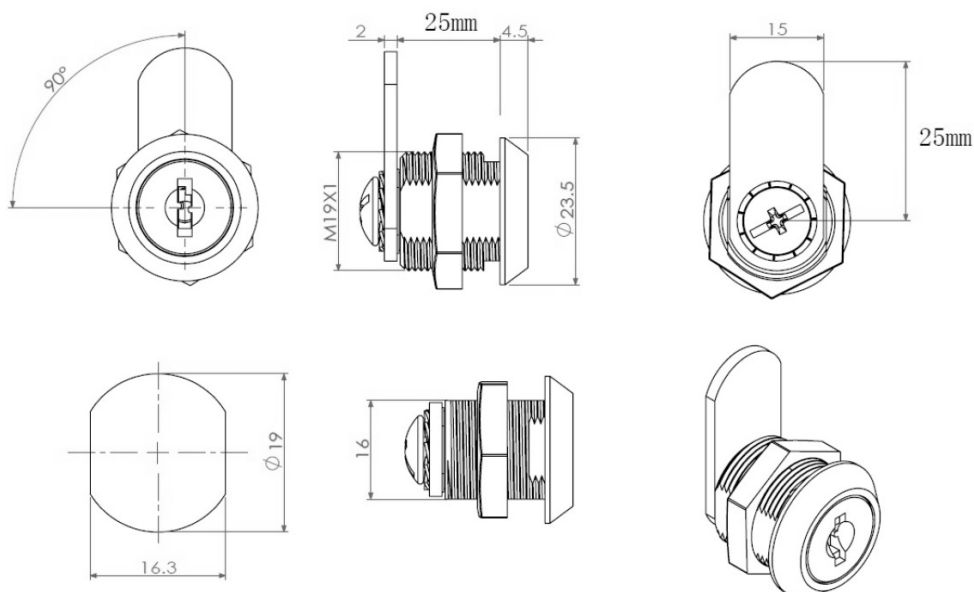

PRODUCT SHEET

Description:

Cam Lock MIC1925S, 90DG, Cam No. A01,Black,Snake MK SISO,#01 NOT with Full Thread

Item number:

14.04.497-0

Units	Box	Carton	HS Code	Barcode
Pcs.	30	300	8301300000	
				5704866441544